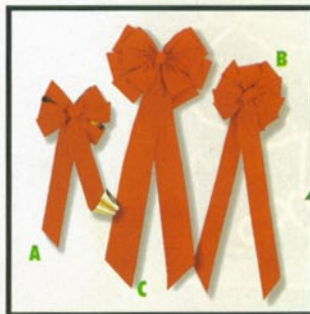

SEE HOW HOLIDAY PRESENCE CAN ENHANCE THE BEAUTY OF YOUR HOME FOR THE HOLIDAY SEASON.

OREGON FIR TREES

Highest quality artificial Oregon Fir Tree.

- TREE7'5** Tree 7'5" with 1,000 lights
- TREE9'5** Tree 9'5" with 1,400 lights
- TREE12'** Tree 12' with 2,400 lights

BOWS

- A BOW36** Bow for 36" wreath, 15" x 28"
- B BOW48** Bow for 48" wreath, 18" x 52"
- C BOW60** Bow for 60" wreath, 21" x 60"
- BOW72** Bow for 72" wreath (Not shown)

OREGON FIR WREATHS

- WR36** Wreath: 36" with 190 Tips and 70 Lights
- WR48** Wreath: 48" with 300 Tips and 150 Lights
- WR60** Wreath: 60" with 612 Tips and 200 Lights
- WR72** Wreath: 72" with 900 Tips and 400 Lights